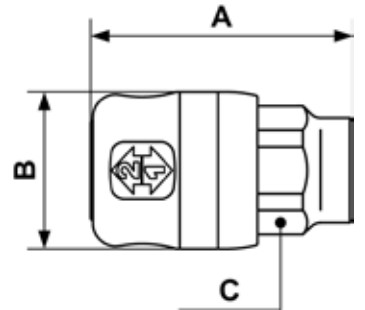

SLEEVE STYLE QUICK COUPLING 3/8» ASIAN PROFILE

Female coupler

Profile : ASIAN

Min/max operating pressure	Flow rate at 87 psi	ID passage	Temperature min/max
29 / 174 psi	69 CFM	3/8"	5 / 158 °F

Part number	Female thread	Net weight (Kg)	Dim. A (inch)	Dim. B (inch)	Dim. C (inch)
OSG 081201V	NPT1/4	0,101	2.13	1.3	1.06